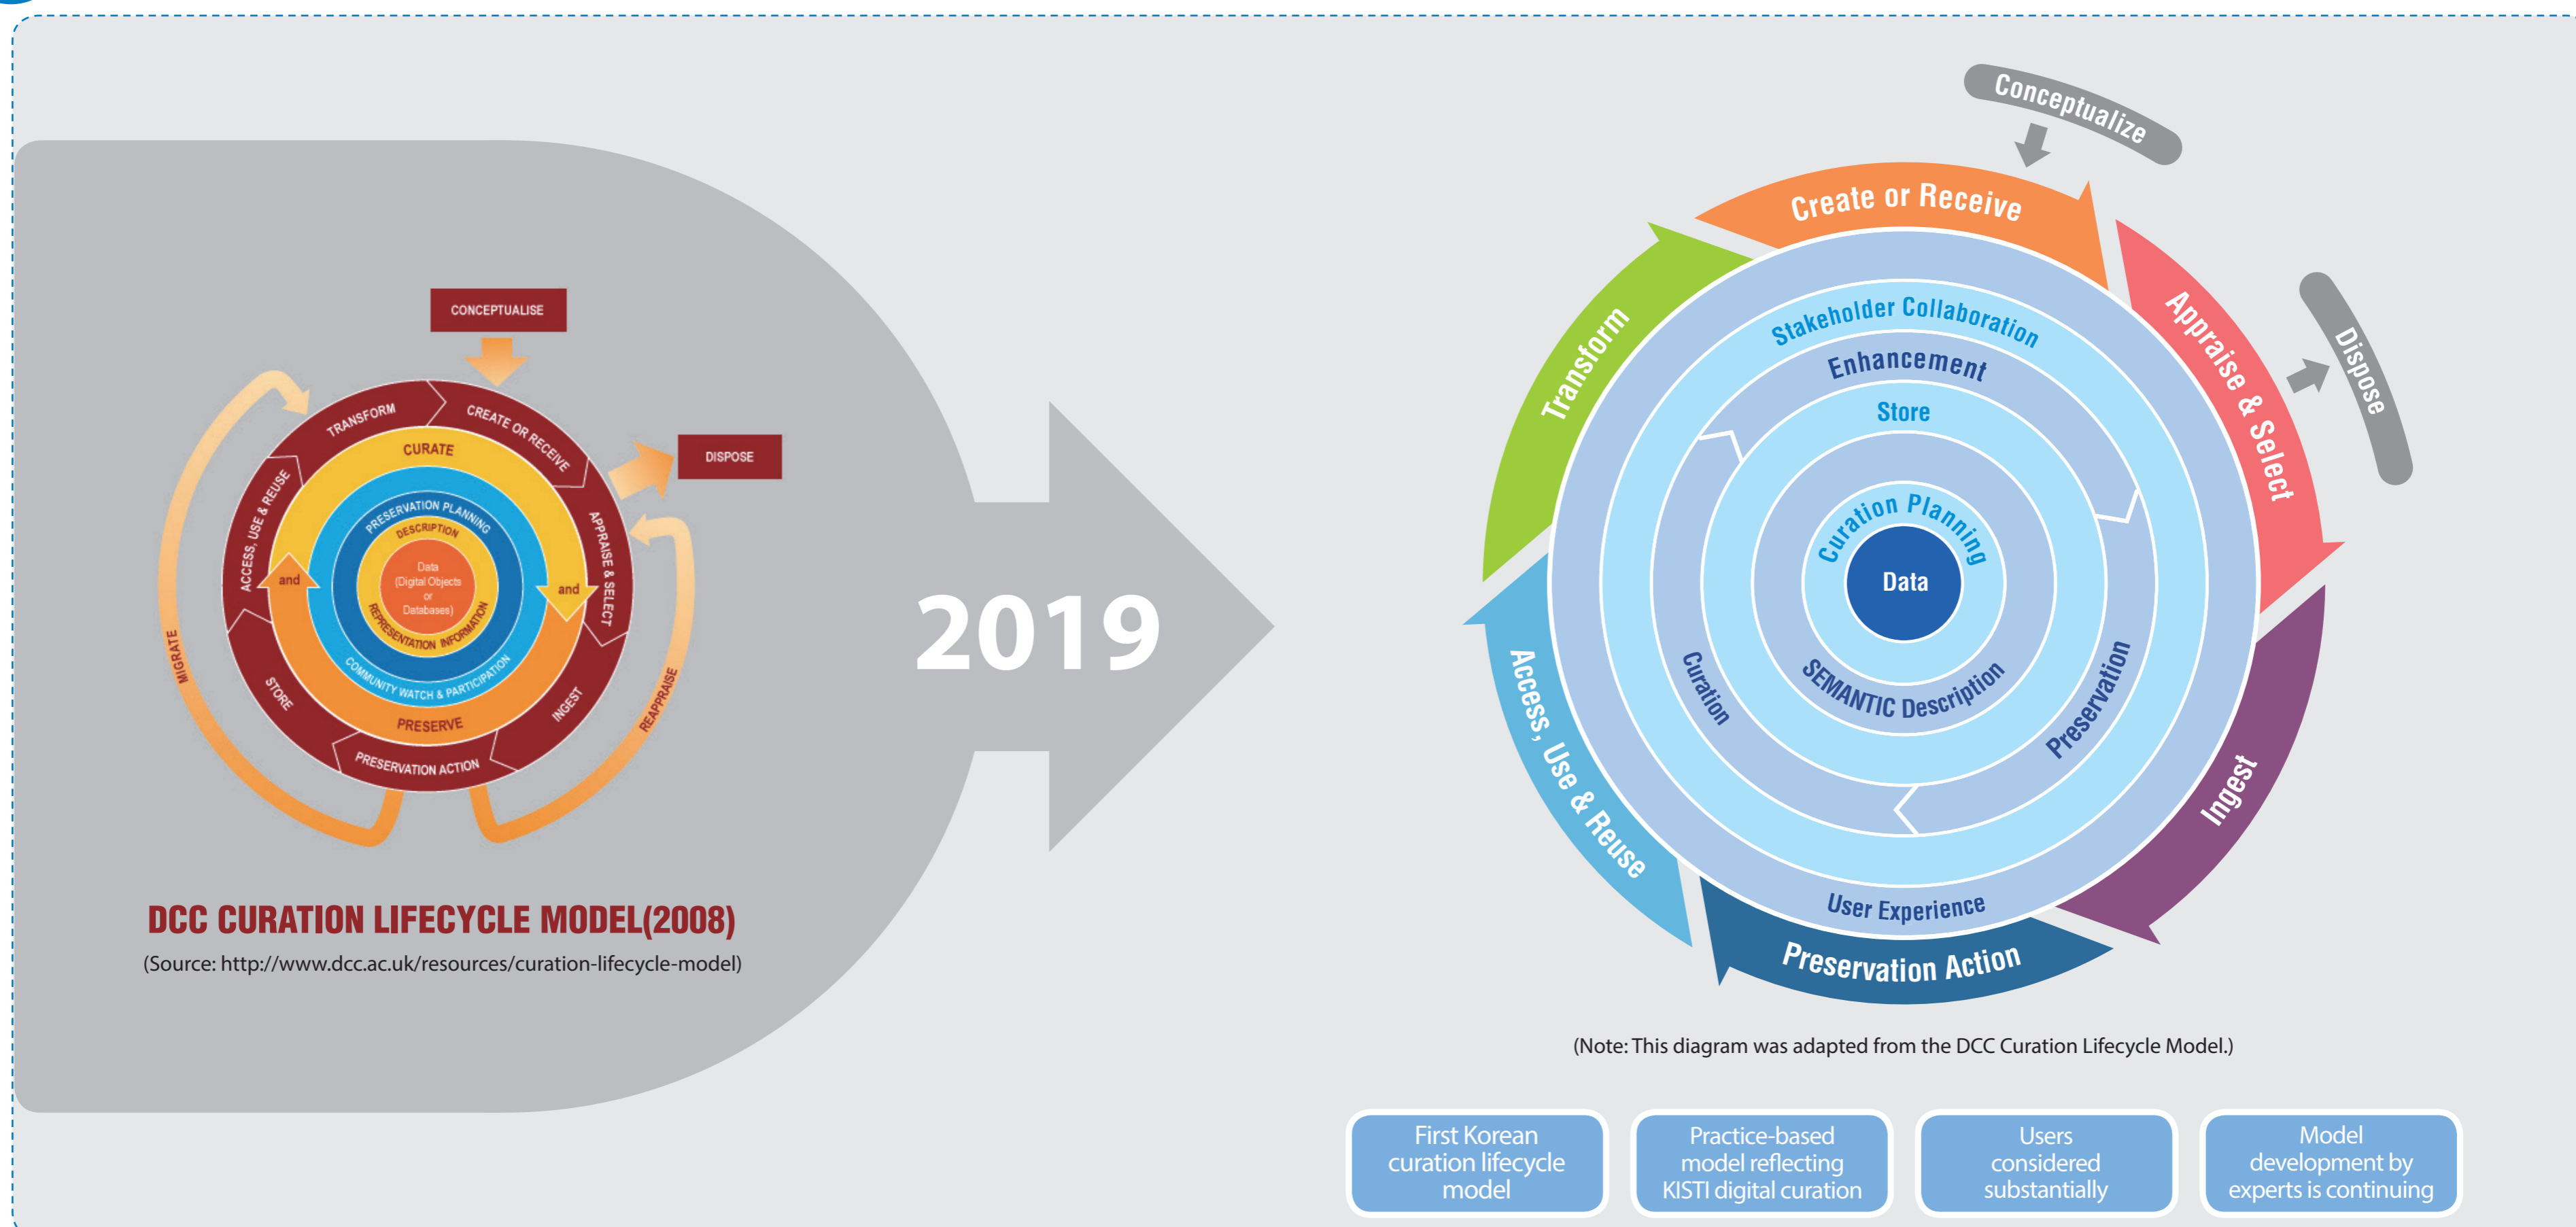

03 KISTI DIGITAL CURATION LIFECYCLE MODEL

04 ACKNOWLEDGEMENTS

This research was funded by KISTI. I appreciate the collaboration of Haekyoung Hang, Haewon Lee, Jiyoung Park and Soyoung Yoon.

05 FURTHER INFORMATION

I welcome public consultation to improve the KISTI digital curation lifecycle model. If you have any opinions or comments about the model, please contact me via email: rhee.healim@kisti.re.kr