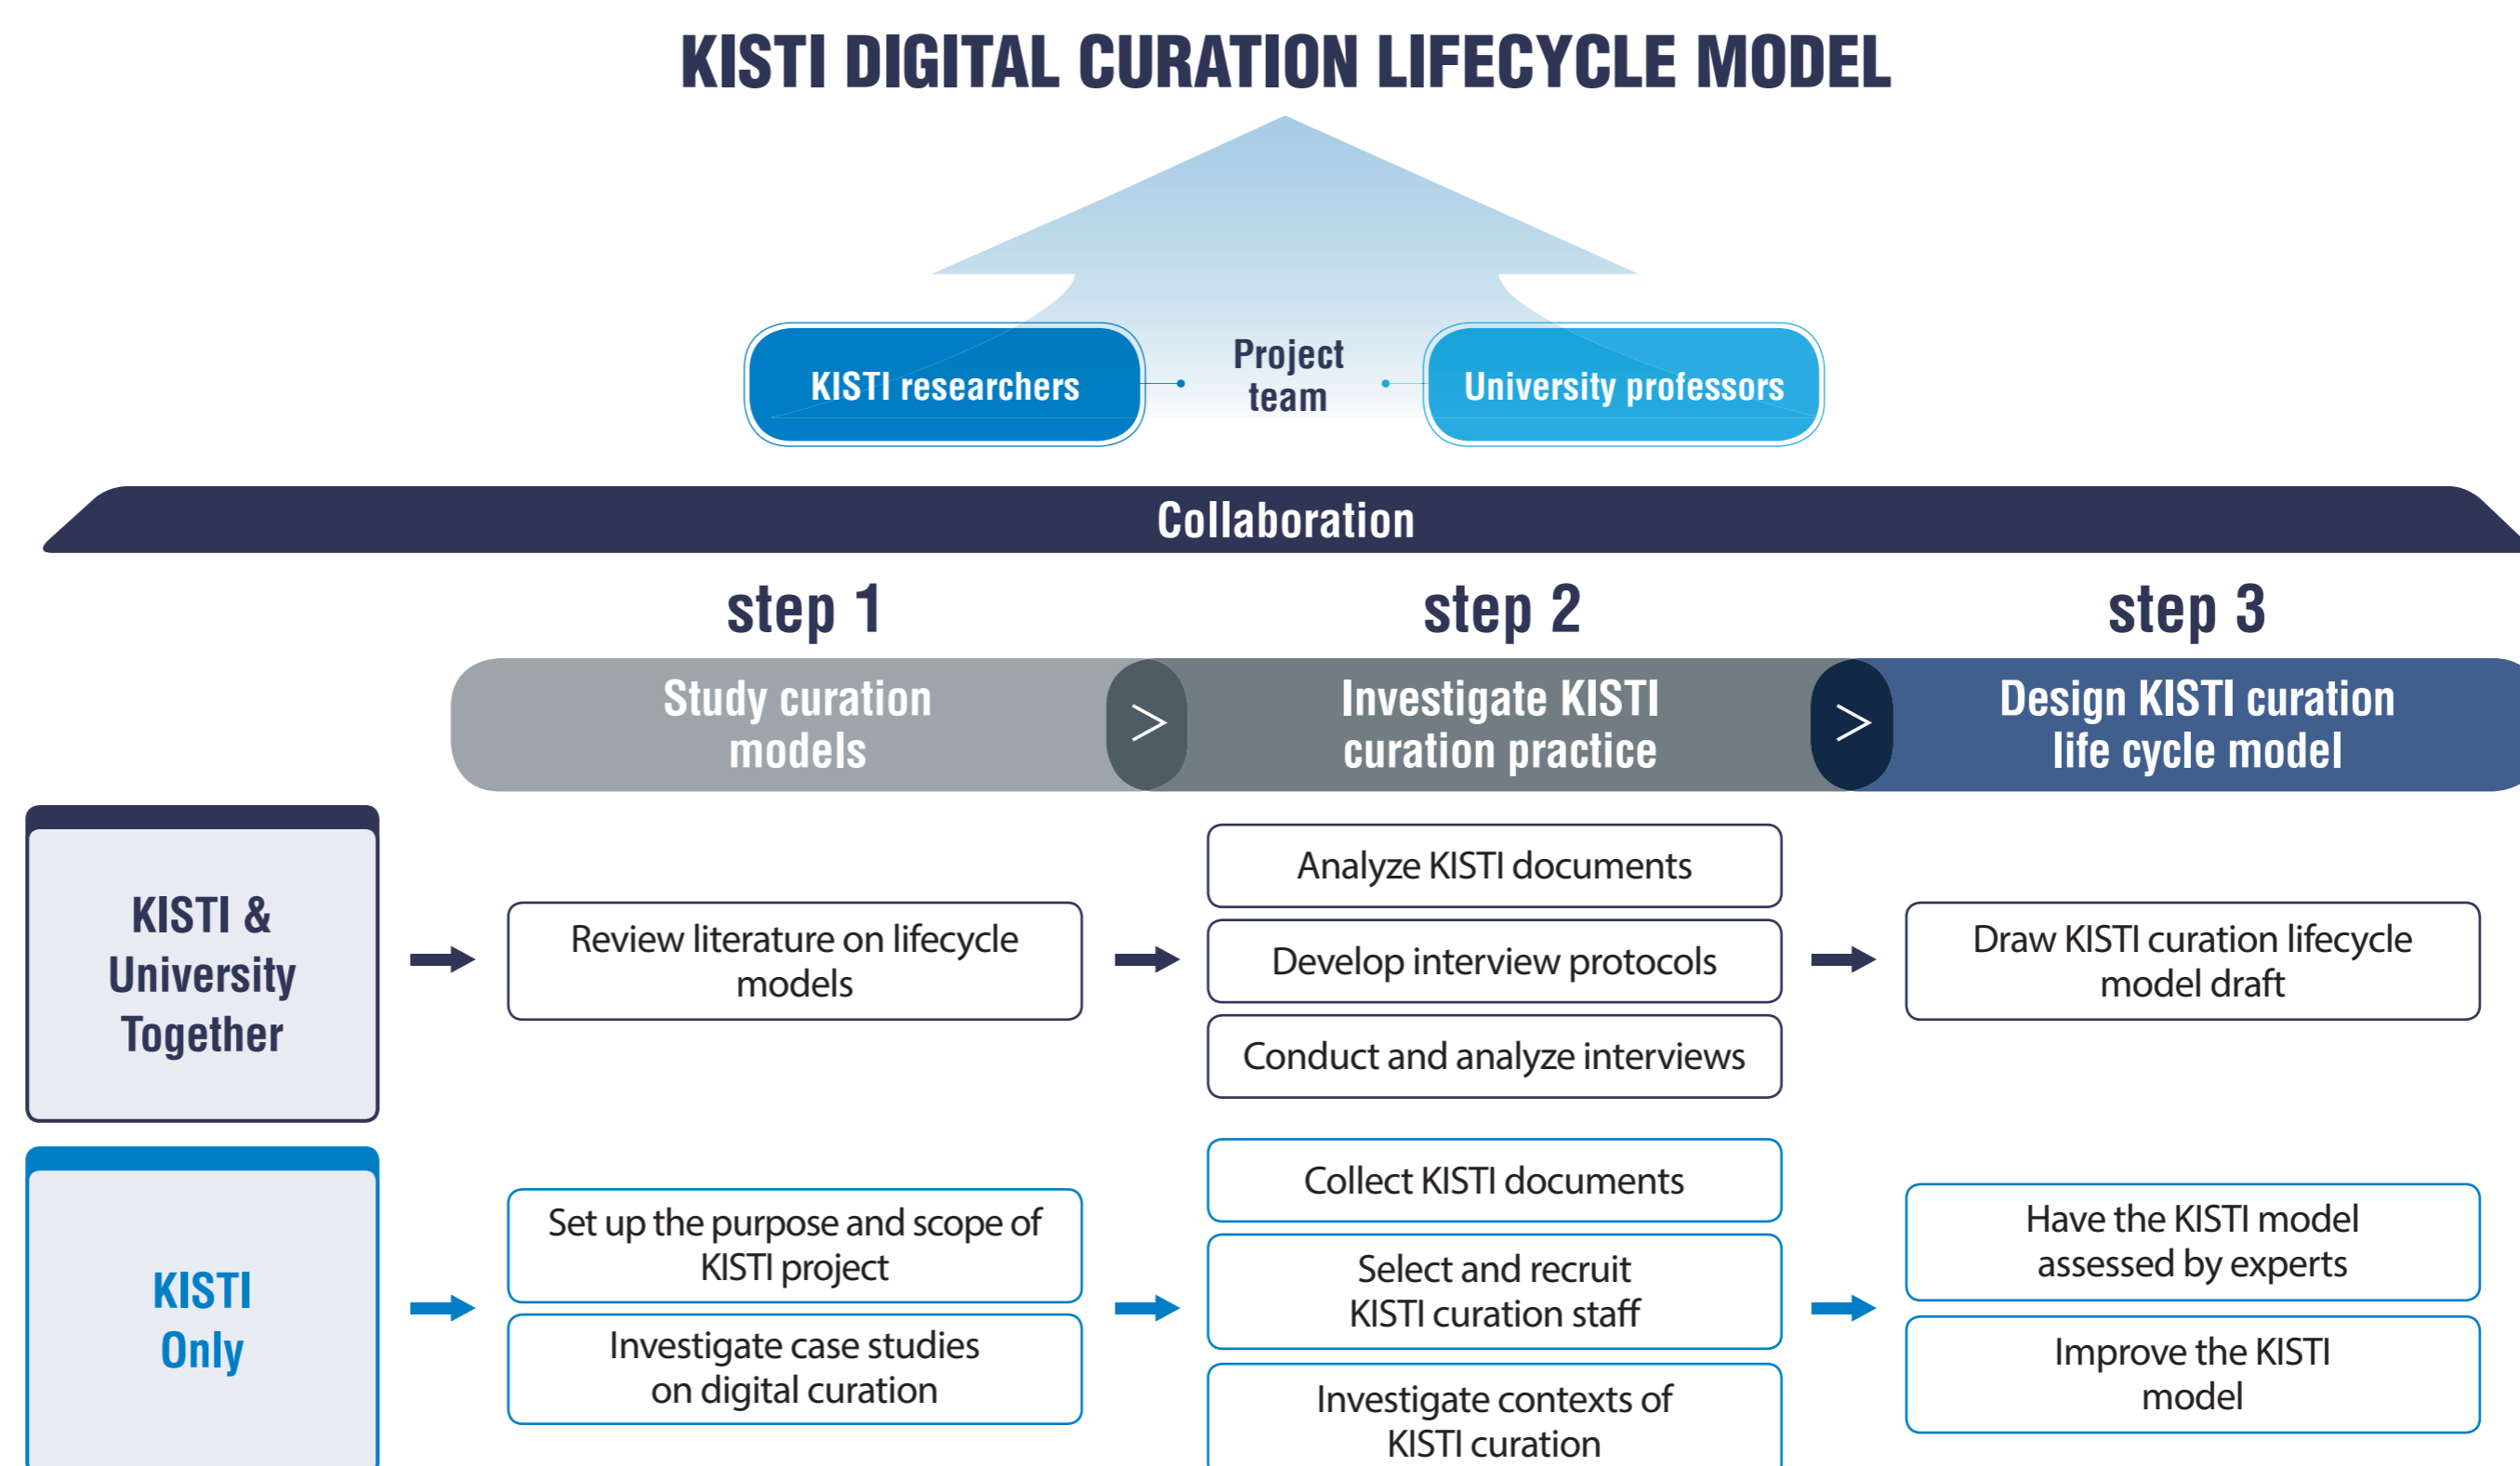

Collaboration for Developing an Institutional Curation Lifecycle Model

Hea Lim Rhee

Korea Institute of Science and Technology Information (KISTI)

01 ABSTRACT

The Korea Institute of Science and Technology Information (KISTI) is a government-funded research institute and an information service provider. Recently KISTI has developed a digital curation lifecycle model to enhance curation practices and organize a well-coordinated, institutional curation program. The project team completed a draft of the KISTI digital curation lifecycle model by adapting the Digital Curation Centre (DCC) curation lifecycle model. KISTI continues to improve the draft model by consulting with experts.

02 PROJECT TEAM AND COLLABORATION

03 KISTI DIGITAL CURATION LIFECYCLE MODEL

04 ACKNOWLEDGEMENTS

This research was funded by KISTI. I appreciate the collaboration of Haekyoung Hang, Haewon Lee, Jiyoung Park and Soyoung Yoon.

05 FURTHER INFORMATION

I welcome public consultation to improve the KISTI digital curation lifecycle model. If you have any opinions or comments about the model, please contact me via email: rhee.healim@kisti.re.kr